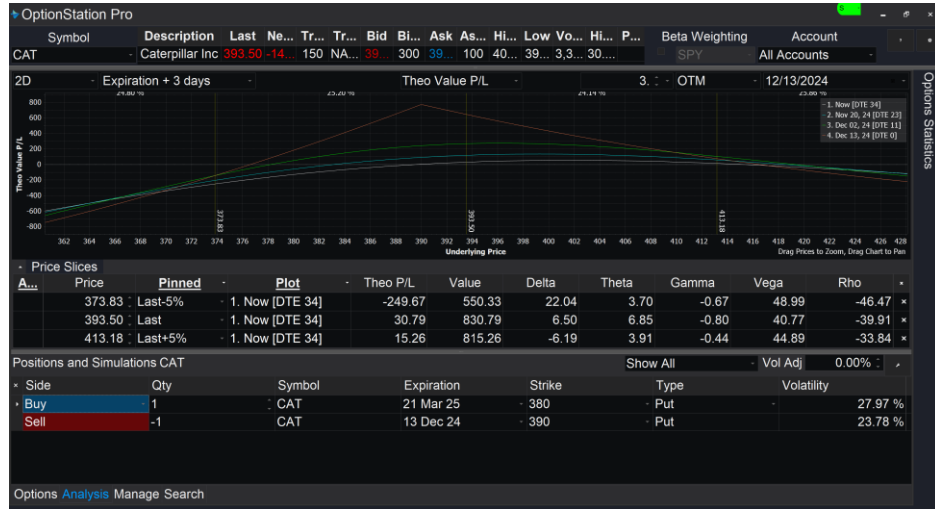

Using Firebird Tools on the TradeStation Scanner

TradeStation Technologies, Inc. All Rights Reserved.

Firebird Trading Systems

"Empowering Traders. Elevating Success"

Our Mission

At Firebird Trading Systems, our mission is to empower traders at every level—whether you're just starting or looking to refine your skills—by providing cutting-edge, fully automated trading systems and powerful tools for stocks, futures, forex, cryptocurrencies, and options.

Firebird confidential and proprietary. Unauthorized disclosure, reproduction or other prohibited.